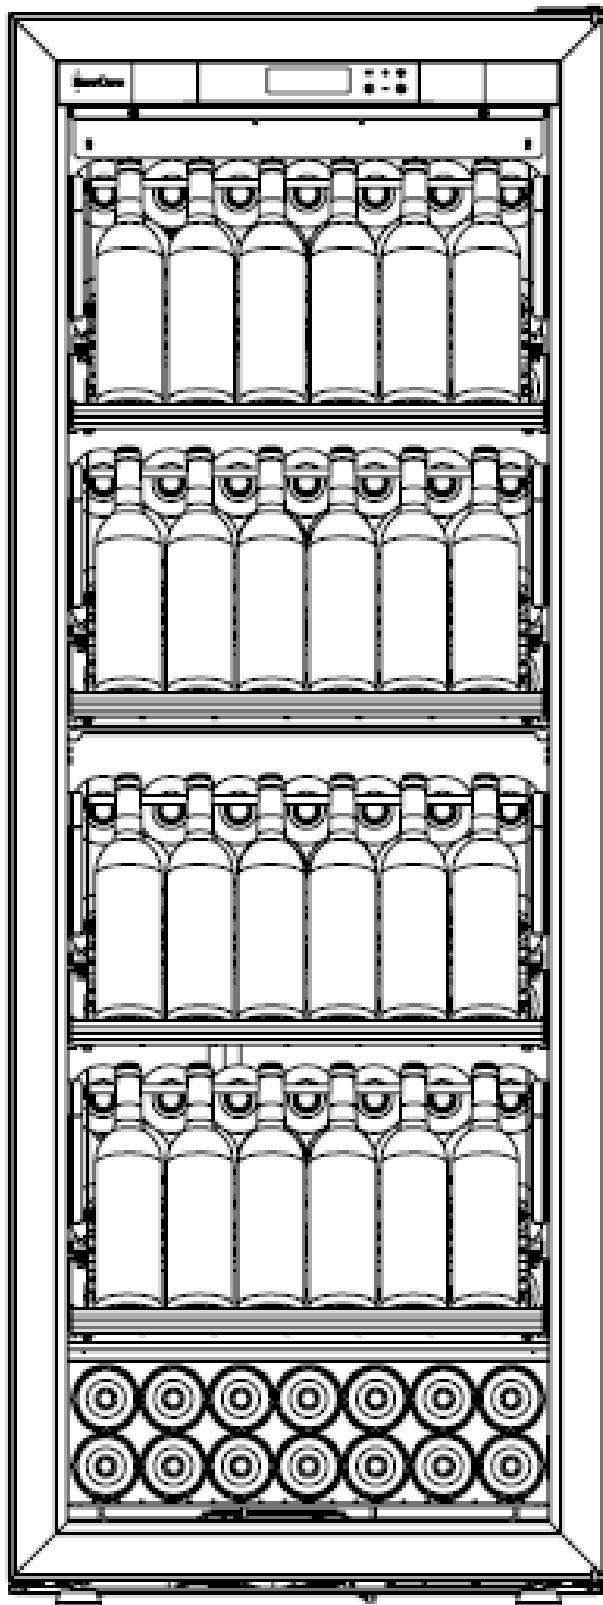

— 14

146

V-REVEL-L / S-REVEL-L
Pack PRESENTATION

Gamme REVELATION / REVELATION range

V-REVEL-L / S-REVEL-L
Pack PRESENTATION

Gamme REVELATION / REVELATION range

— AOPRESAR => 32 bouteilles

— AOPRESAR => 32 bouteilles