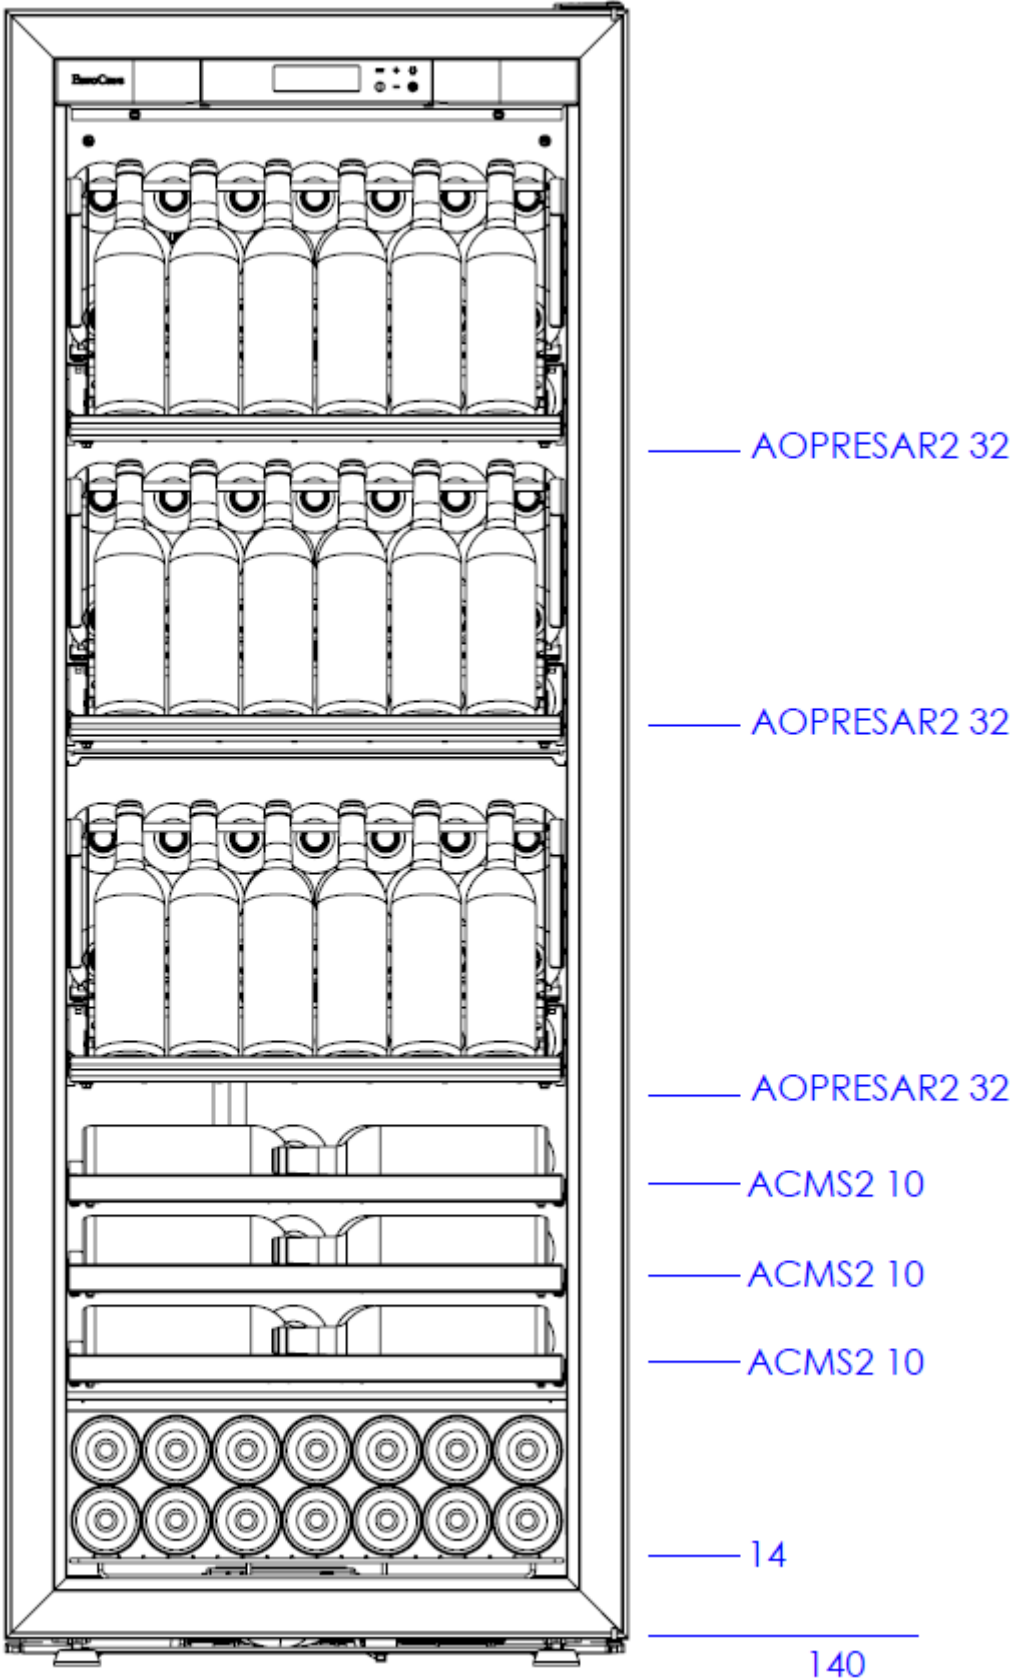

— 14

146

V-REVEL-L / S-REVEL-L
Pack PRESENTATION

Gamme REVELATION / REVELATION range

V-REVEL-L / S-REVEL-L
Pack PRESENTATION

Gamme REVELATION / REVELATION range

— AOPRESAR => 32 bouteilles

— AOPRESAR => 32 bouteilles